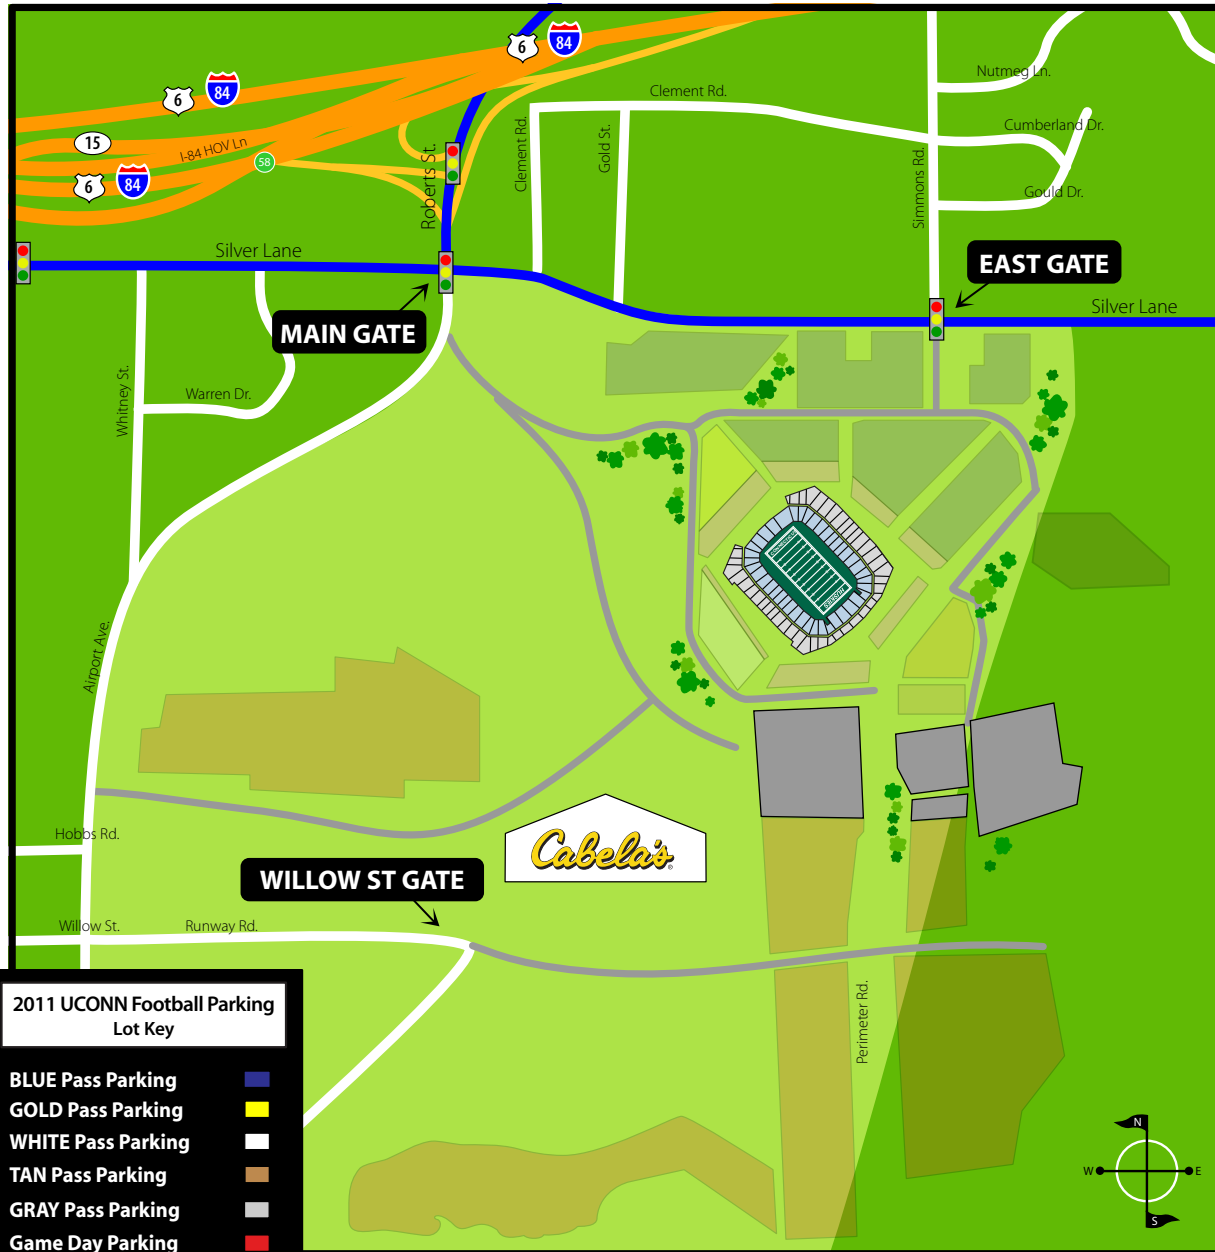

UCONN Parking at Rentschler Field

Directions to Rentschler Field

Note: For non-UCONN event parking, please see General Parking Map located at www.rentschlerfield.com.

From the North

Take I-91 South toward Hartford to Exit 35A - Route 291 South to I-84 West. Follow I-84 West to Exit 58 - Roberts Street/Silver Lane. On the exit ramp, turn left and continue over I-84 and straight through the Silver Lane intersection into the Rentschler Field Main Gate.

From the South

Take I-91 North toward Hartford to Exit 25, Route 3N. Merge left onto Route 3 North. Merge into left lane. Exit Route 3 North onto Route 2 West. Follow Route 2 West to Exit 5A Main Street. Merge onto Main Street and continue straight through the Brewer Street intersection. Continue on Main Street and turn right into the Rentschler Field Willow Street Gate.

From the Southwest

Take either I-84 East or I-91 North. Follow directions above from the South. From Route 15 North. Take Exit 91 - Silver Lane toward Roberts Street. Bear Right onto Silver Lane to the Rentschler Field Main Gate or East Gate.

Blue & Gold season parking passes continue on route 2W to Exit 4. At bottom of ramp turn right onto east river drive and continue straight through the main street intersection onto silver lane to the Rentschler Field Main Gate or East Gate.