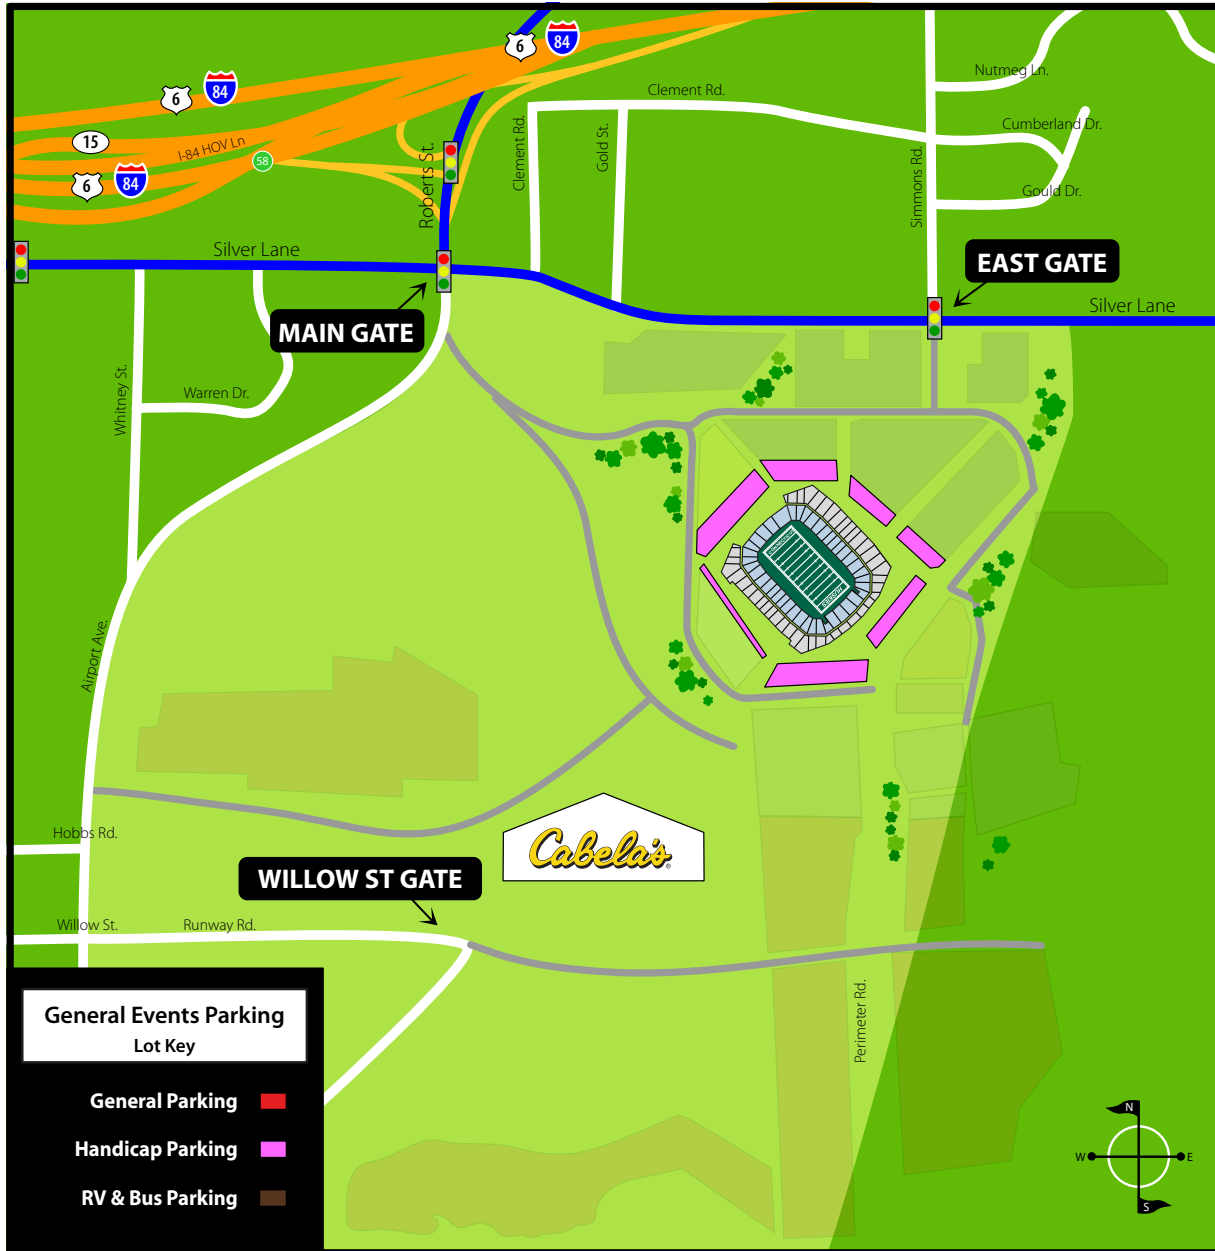

### From the North

Take I-91 South toward Hartford to Exit 35A - Route 291 South to I-84 West. Follow I-84 West to Exit 58 - Roberts Street/Silver Lane. On the exit ramp, turn left and continue over I-84 and straight through the Silver Lane intersection into the Rentschler Field Main Gate.

### From the South

Take I-91 North toward Hartford to Exit 25, Route 3N. Merge left onto Route 3 North. Merge into left lane. Exit Route 3 North onto Route 2 West. Follow Route 2 West to Exit 5A Main Street. Merge onto Main Street and continue straight through the Brewer Street intersection. Continue on Main Street and turn right into the Rentschler Field Willow Street Gate.

Blue & Gold season parking passes continue on route 2W to Exit 4. At bottom of ramp turn right onto east river drive and continue straight through the main street intersection onto silver lane to the Rentschler Field Main Gate or East Gate.